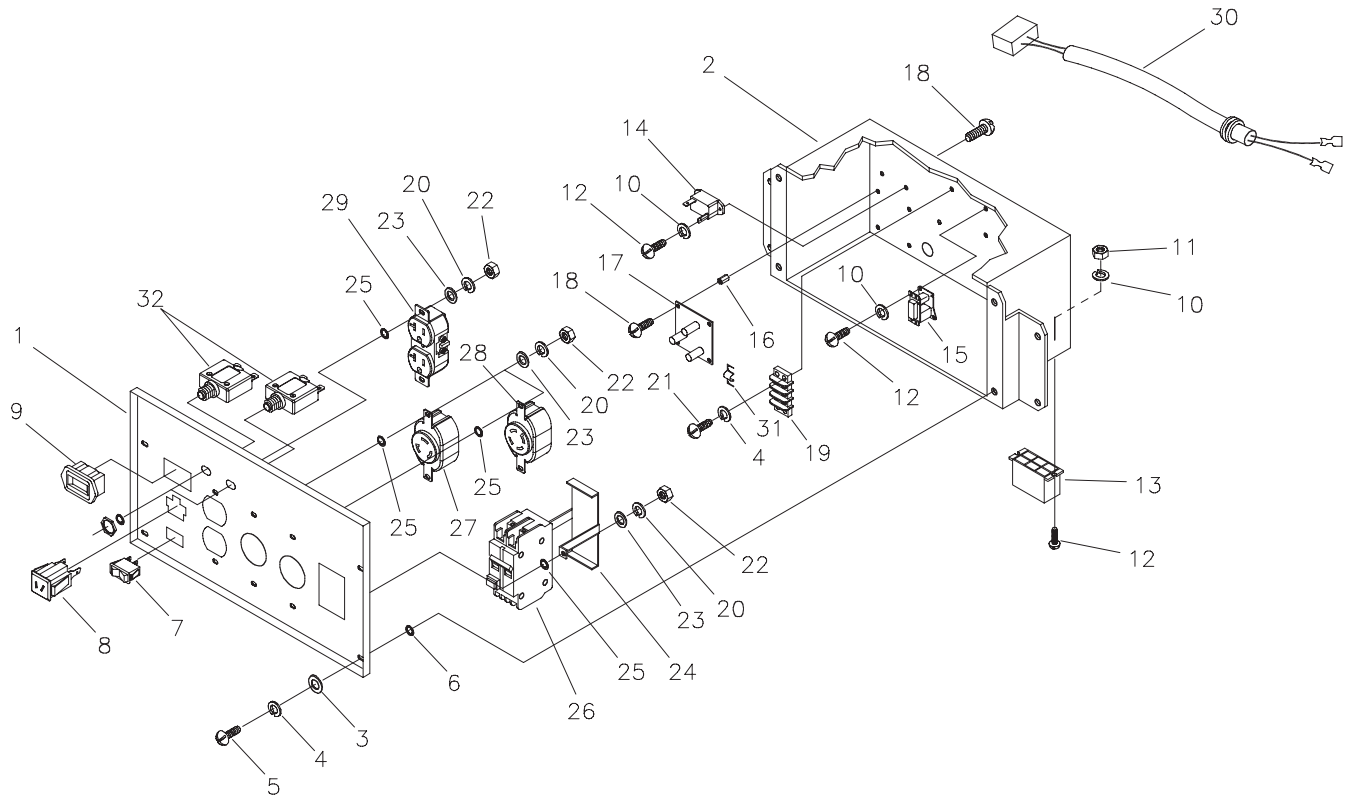

Exploded Views and Parts Lists

CONTROL PANEL EXPLODED VIEW & PARTS LIST

Item	Part #	Description	Item	Part #	Description
1	B192833GS	PANEL, Control	19	193077GS	STRIP, Terminal
2	B192836GS	BOX, Control Panel	20	*	LOCKWASHER, M4
3	*	WASHER, Flat, #10 - M5	21	*	PPHMS, M5 - 0.8 x 20
4	*	LOCKWASHER, M5	22	*	NUT, M4 - 0.7
5	*	PPHMS, M5 - 0.8 x 12	23	*	WASHER, Flat, M4
6	*	WASHER, M6 - 1/4, Int. Shakeproof	24	192931GS	BRACKET, GFCI Breaker
7	82538GS	SWITCH, Rocker	25	*	WASHER, Shakeproof, Int. #8
8	90418GS	OUTLET, 12VDC, Snap	26	192828DGS	BREAKER, Circuit, GFCI, 30A
9	202602GS	HOUR METER	27	68868GS	OUTLET, 120V, 30A
10	*	LOCKWASHER, M3	28	43437GS	OUTLET, 120/240V, 30A
11	*	NUT, M3 - 0.5	29	68759GS	OUTLET, 120V, 20A, Duplex
12	*	PHMS, M3 - 0.5 x 10	30	193036GS	HARNES, Wire
13	22694GS	HOUSING, Receptacle	31	193095GS	JUMPER, Terminal Block
14	87962GS	BREAKER, Circuit, 10A, 12V	32	202394GS	BREAKER, Circuit, 20A with hardware
15	84028GS	TRANSFORMER, Idle Control			
16	64525GS	STANDOFF, Hex			
17	193362GS	PCB, Idle Control			
18	*	PHTS, #6-32 x 3/8			